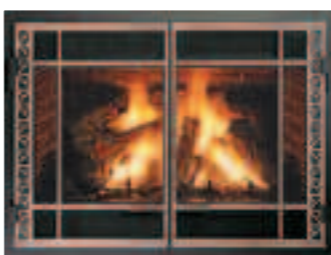

Prairie screened doors with
antique copper overlays.