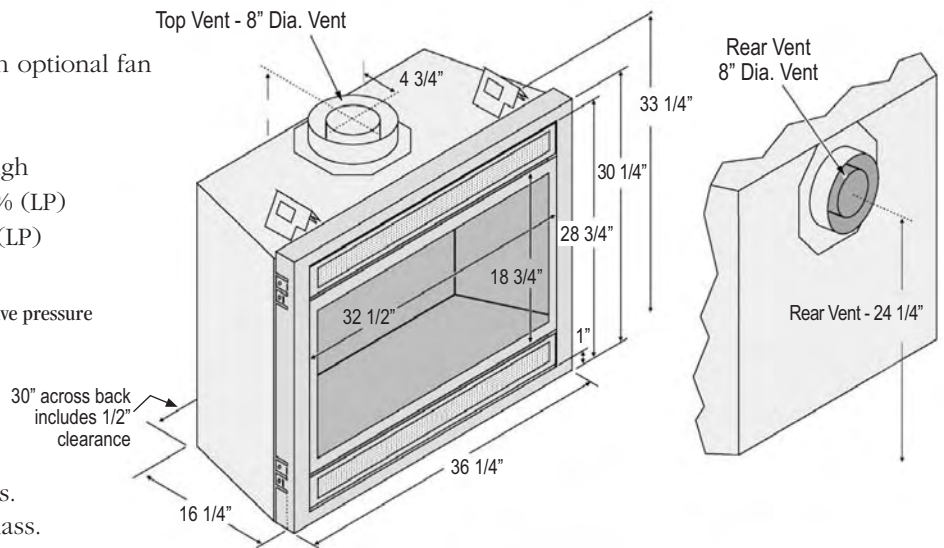

## Features

- Thin profile - only 16 1/4" deep.
- 564 square inches of fire viewing glass.
- Removable safety screen in front of glass.
- Effective pan burner for realistic flame pattern.
- Adjustable Home Comfort™ gas and flame control.
- Standard ON/OFF Wall switch included.
- Top or rear vent option on same unit.
- Sheet rock or finish with tile up to the firebox safely.
- Direct vent chimney system preserves indoor air quality.
- Air and exhaust restrictor allow for realistic flame appearance.
- Easy to adjust air shutter control.
- Shut-off valve included in fireplace.
- 16 gauge steel construction, heavier than industry standards.
- LP conversion kit included at no additional cost.