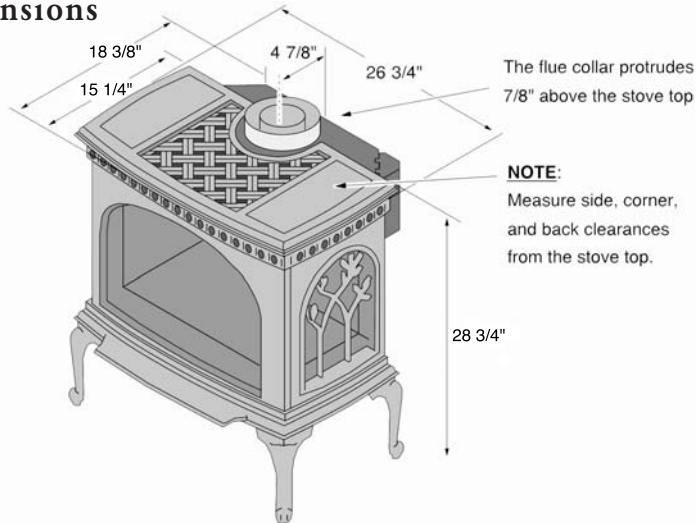

All Avalon Firestyles are proudly made in the U.S.A.

Maximum Input 31,000 Btu/Hr.	Output from Low to High Low 16,608 Btu/Hr. High 26,815 Btu/Hr.	Overall Efficiency 86.5 % with maximum vent configuration	AFUE Up To 72.8%	Heating Capacity Up To 1,200 sq. ft. 1,500 sq. ft. with fan	Standing Pilot Heats even when the power is out	Room Fan 130 CFM (Optional)	Venting 6 5/8" Diameter

Gas appliance performance can be affected by negative pressure in a home and by prevailing atmospheric conditions. Contact local building or fire officials about restrictions and installation requirements in your area. Heating capacity may vary depending on the degree of home insulation, floor plan and the ambient temperature zone of the area in which you live.

Dimensions