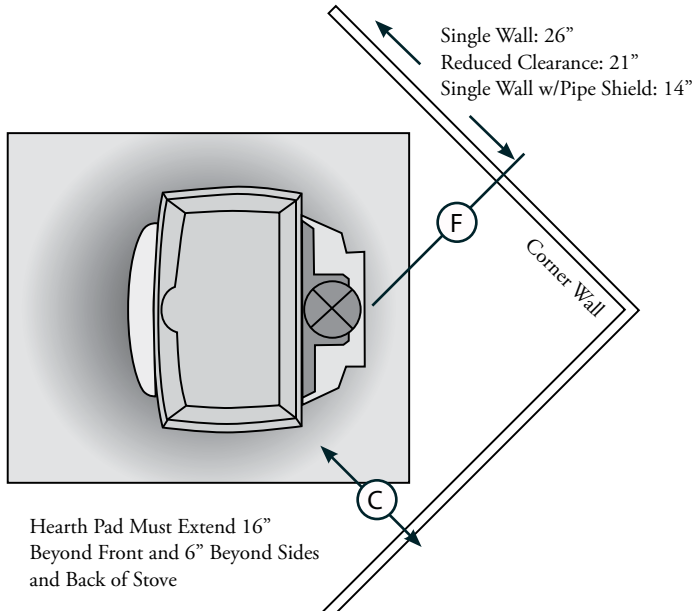

Always consult the Owner's Manual before installing this stove. The Owner's Manual for the stove can be downloaded at www.avalonfirestyle.com

Corner Installation (Top Vent)