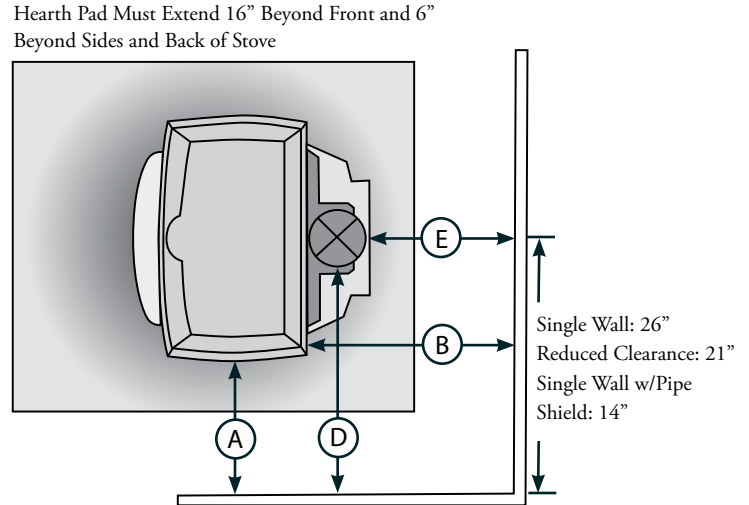

Minimum Hearth Pad Dimensions

39 1/4" wide x 45" deep

Clearances To Combustibles

	Single Wall Connector	Single Wall Connector w/Pipe Shield	Reduced Clearance Double Wall Connector
A = Sidewall to Stove	18"	18"	18"
B = Backwall to Stove	27 1/4"	17 1/4"	20 3/4"
C = Corner Wall to Stove	19"	14"	14"
D = Pipe to Sidewall	28 3/4"	28 3/4"	28 1/4"
E = Pipe to Backwall	21"	11"	14"
F = Pipe to Corner Wall	23"	18"	17 1/2"