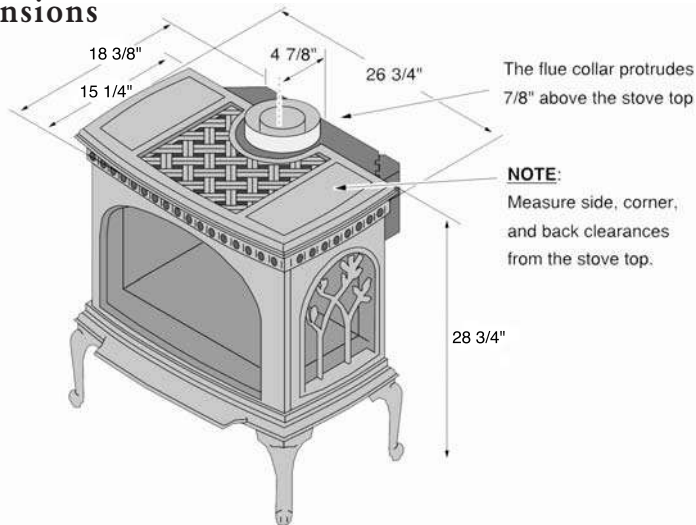

All Avalon Firestyles are proudly made in the U.S.A.

Maximum Input 31,000 Btu/Hr.	Output from Low to High Low 16,608 Btu/Hr. High 26,815 Btu/Hr.	Overall Efficiency 86.5 % with maximum vent configuration	AFUE Up To 72.8%	Heating Capacity Up To 1,200 sq. ft. 1,500 sq. ft. with fan	Standing Pilot Heats even when the power is out	Room Fan 130 CFM (Optional)	Venting 6 5/8" Diameter

Gas appliance performance can be affected by negative pressure in a home and by prevailing atmospheric conditions. Contact local building or fire officials about restrictions and installation requirements in your area. Heating capacity may vary depending on the degree of home insulation, floor plan and the ambient temperature zone of the area in which you live.

Dimensions