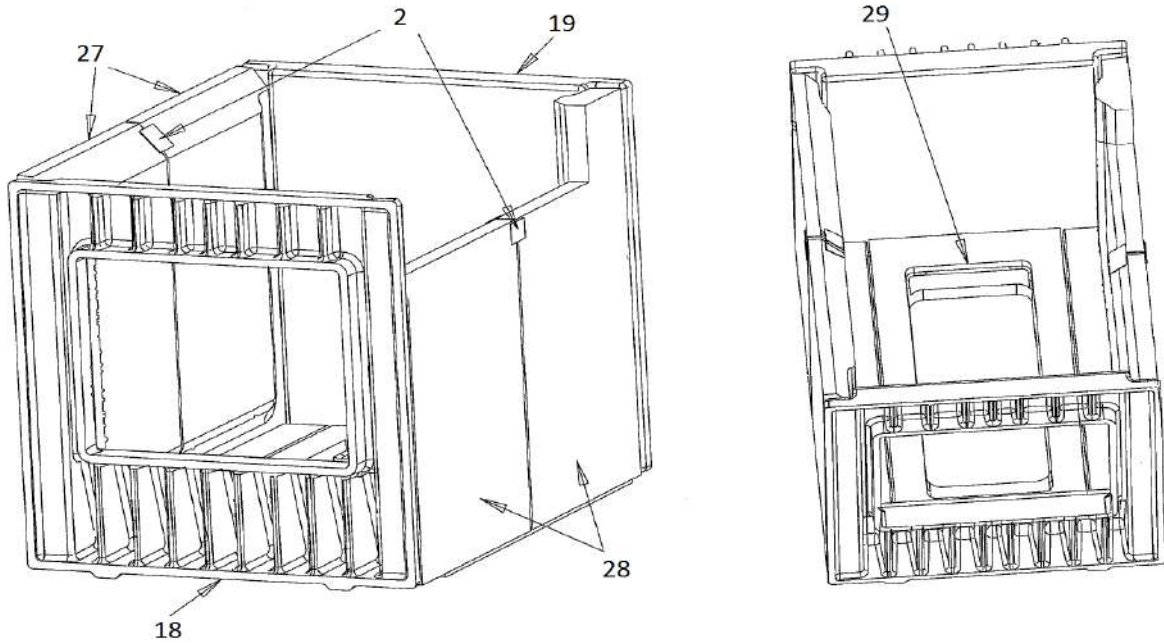

DEVA
Model 8220

hearthstone
the HEART of YOUR HOME

Parts List:

p. 2

1	
2	
3	
4	
5	
6	
7	
8	
9	
10	
11	
12	
13	
14	
15	
16	
17	
18	
19	
20	
21	
22	
23	
24	
25	
26	
27	
28	
29	
30	
31	
32	
33	
34	
35	

DEVA

Model 8220

hearthstone

the HEART of YOUR HOME

Parts List:

p. 3