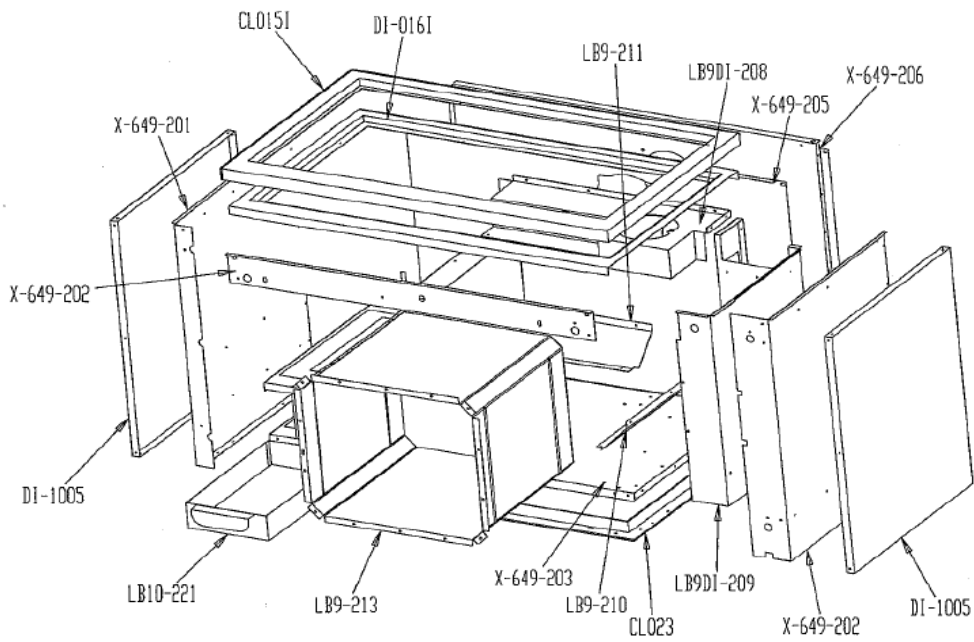

DEVA
Model 8220

hearthstone
the HEART of YOUR HOME

Parts List:

p. 2

1	
2	
3	
4	
5	
6	
7	
8	
9	
10	
11	
12	
13	
14	
15	
16	
17	
18	
19	
20	
21	
22	
23	
24	
25	
26	
27	
28	
29	
30	
31	
32	
33	
34	
35	

DEVA

Model 8220

hearthstone

the HEART of YOUR HOME

Parts List:

p. 3